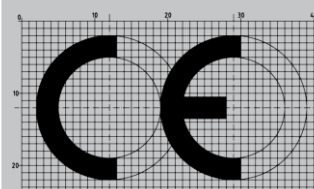

Levels and classes of
performance

Requirements fulfilled

Intended use(s)

For use of external pedestrian doorsets in escape routes

placed on the market
under the name or trade
mark of

KFK d.o.o.

Dugoselska 5a Rugvica, HR-10370 Dugo Selo

and produced in the
manufacturing plant(s)

KFK d.o.o.

Dugoselska 5a Rugvica, HR-10370 Dugo Selo

Notified body No.
EC-Reference-No.

0757

This certificate attests that all provisions concerning the assessment and verification of constancy of performance described in Annex ZA of the standard(s)

EN 14351-1 : 2006 + A2 : 2016

under system 1 for the performance set out in this certificate are applied and that the factory production control conducted by the manufacturer is assessed to ensure the **constancy of performance of the construction product.**

This certificate was first issued on 31.10.2019 and will remain valid until 30.10.2025, as long as neither the harmonised standard, the construction product, the AVCP methods nor the manufacturing conditions in the plant are modified significantly, unless suspended or withdrawn by the notified product certification body.

The use of this certificate and the marking of the products are bound by an existing certification and surveillance contract with the **ift** Rosenheim no. 181CE 9008448.

Christian Kehrer

Christian Kehrer
Head of notified product certification body
ift Rosenheim
31.10.2022